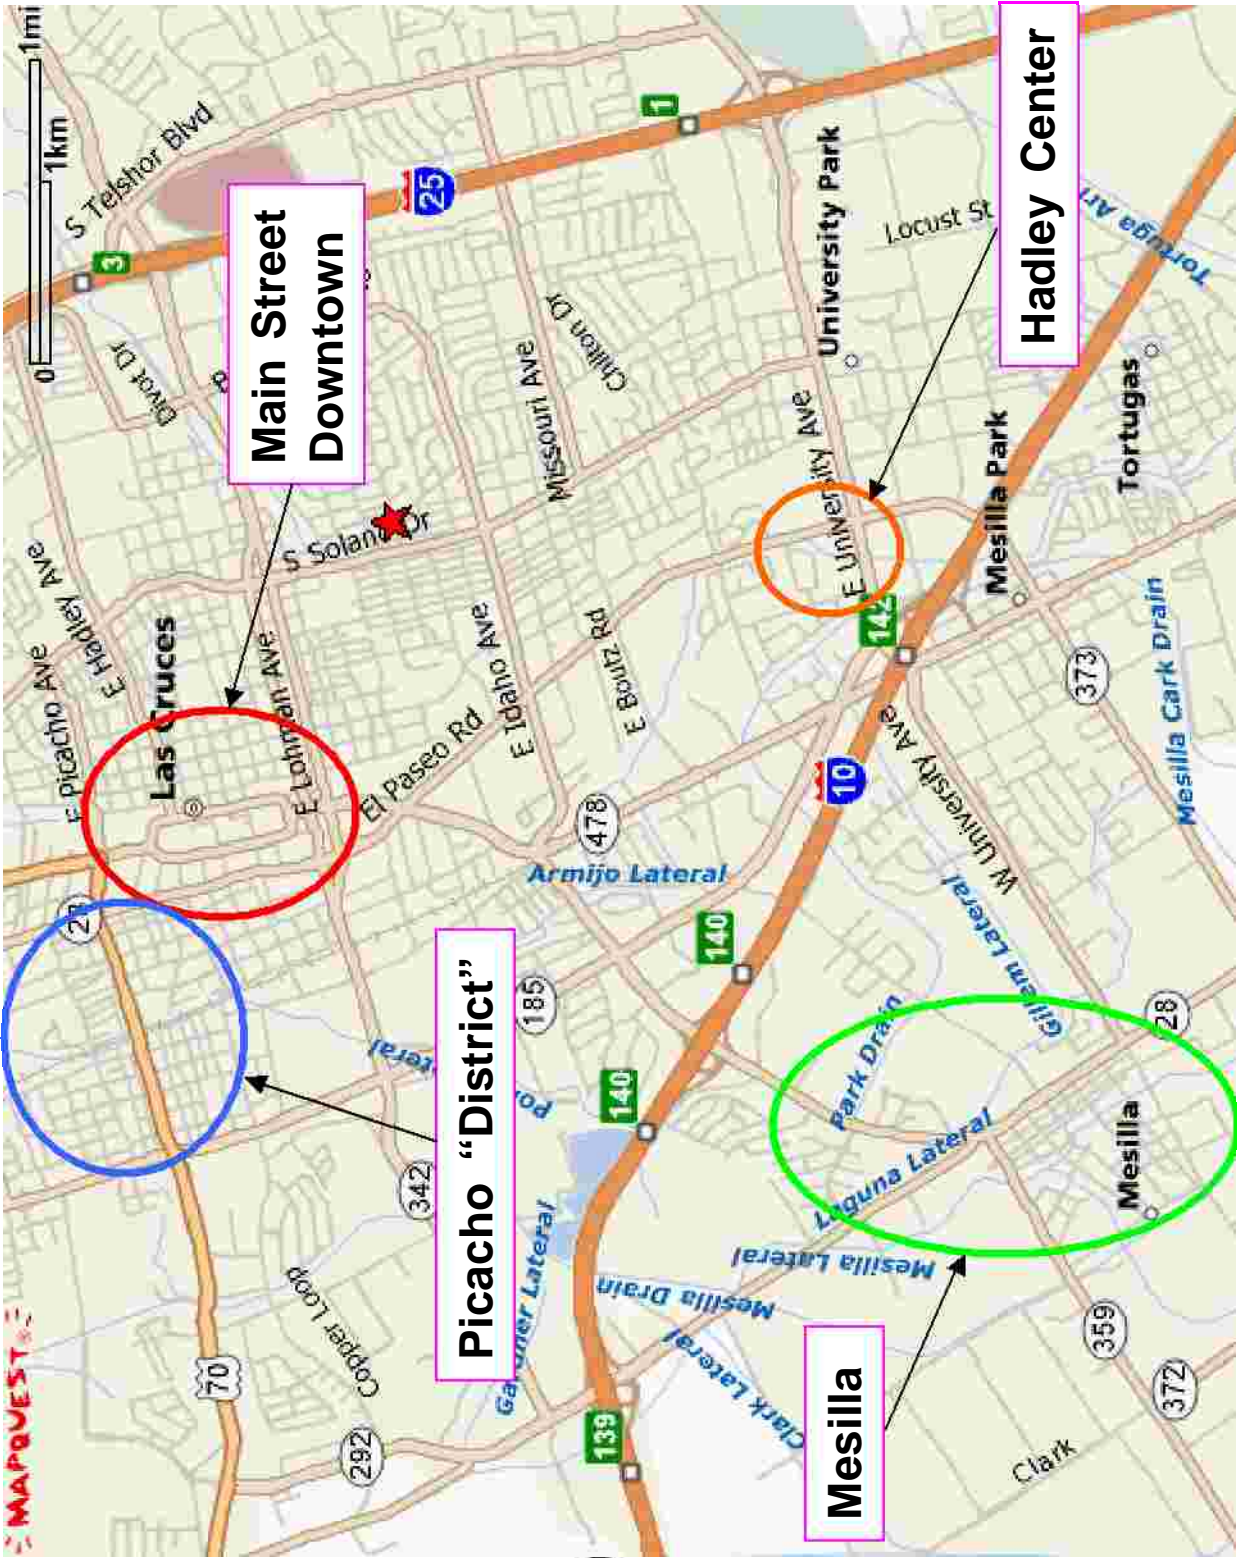

Gallery Map to Guide Your Viewing Pleasure

Mainstreet Downtown

**“Downtown Ramble”
First Friday of the Month
5:00-7:00pm**

Note: The map does not extend up to the location of the library or Unsettled Gallery

Courtesy of M. Phillip's Fine Art Gallery

Note: The map does not extend down to the location of Joyce T. Macrorie Gallery

Gallery Map to Guide Your Viewing Pleasure

Surrounding Area

Courtesy of M. Phillip's Fine Art Gallery