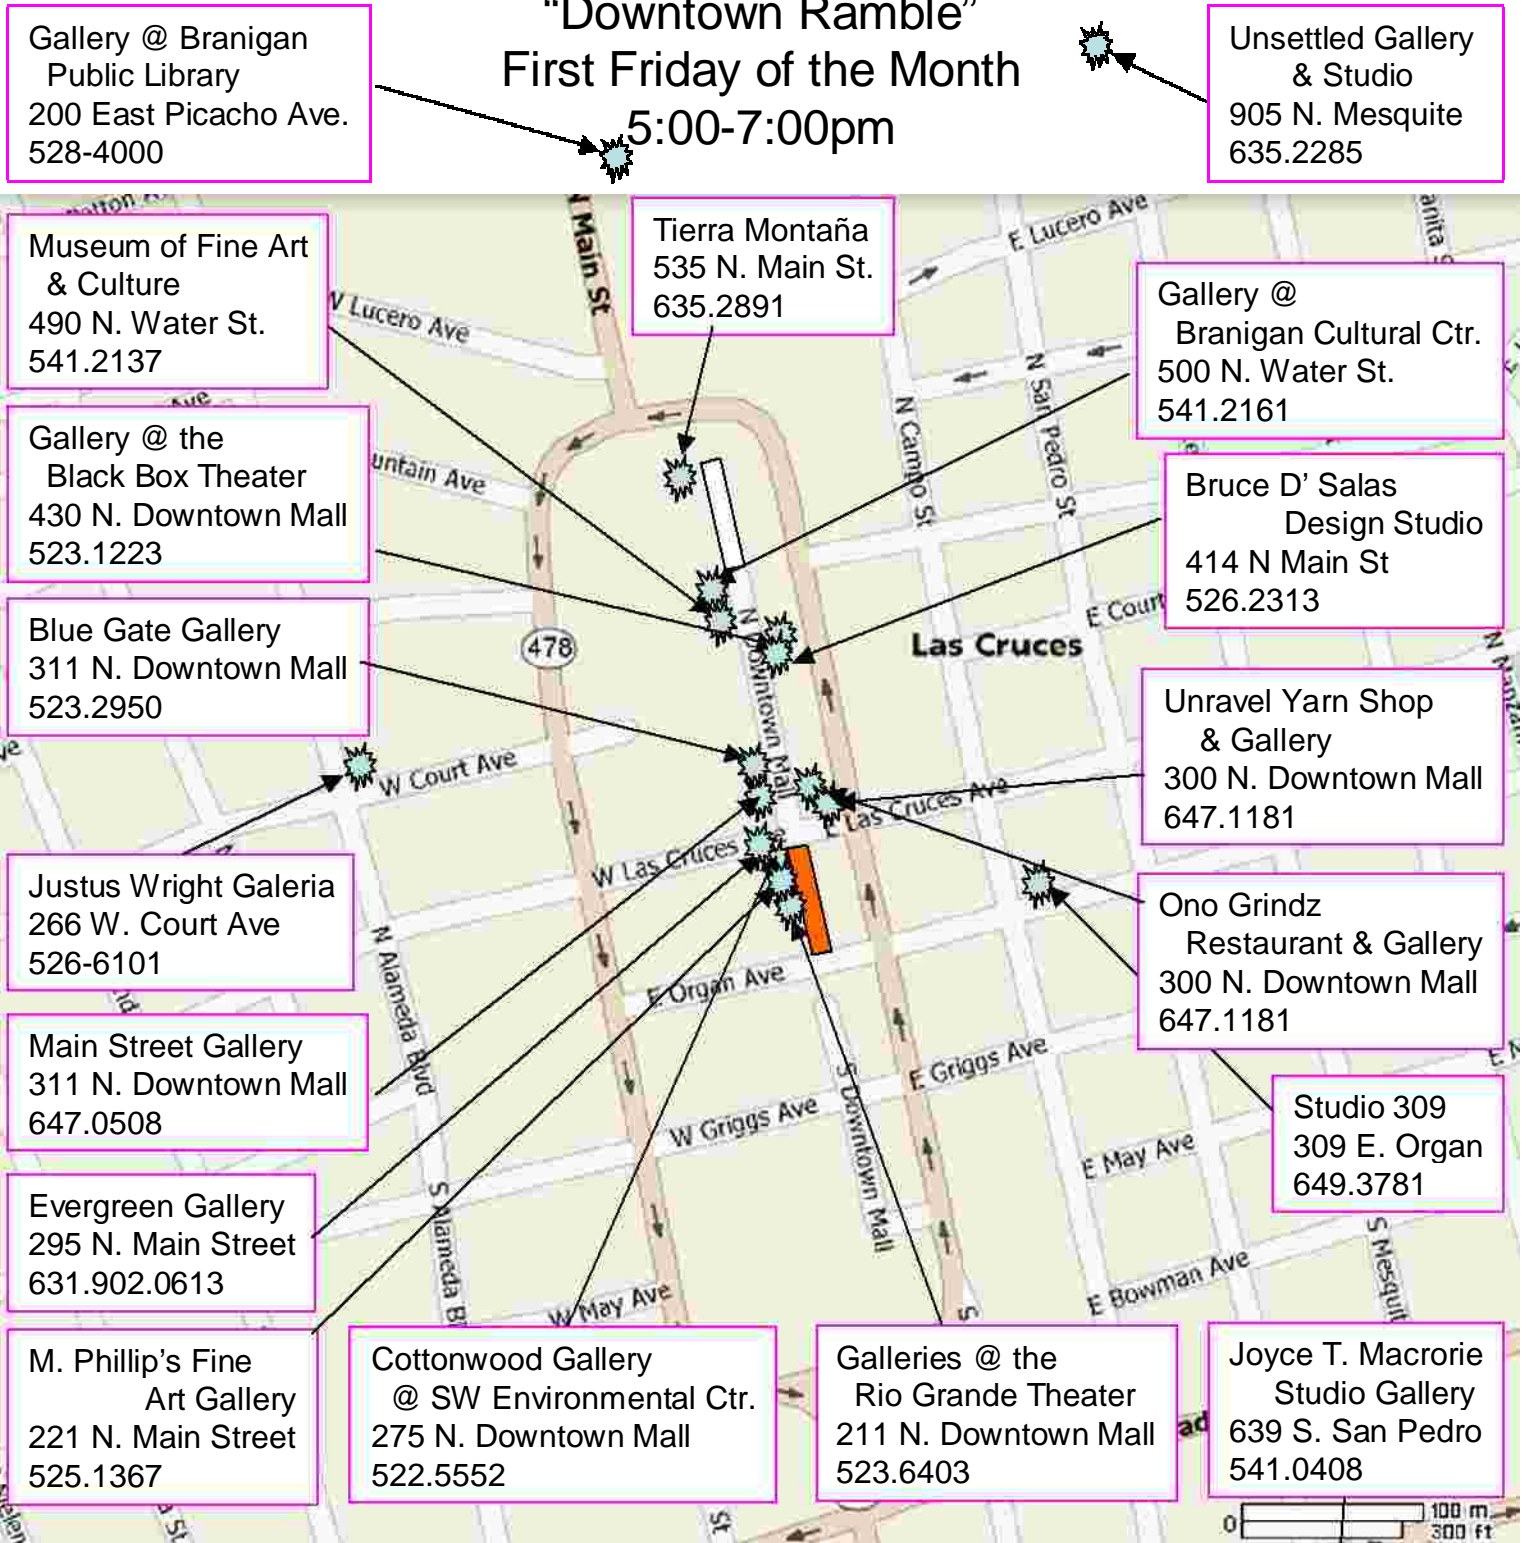

Gallery Map to Guide Your Viewing Pleasure

Mainstreet Downtown

**“Downtown Ramble”
First Friday of the Month
5:00-7:00pm**

Note: The map does not extend up to the location of the library or Unsettled Gallery

Courtesy of M. Phillip's Fine Art Gallery

Note: The map does not extend down to the location of Joyce T. Macrorie Gallery

Gallery Map to Guide Your Viewing Pleasure

Surrounding Area

Courtesy of M. Phillip's Fine Art Gallery